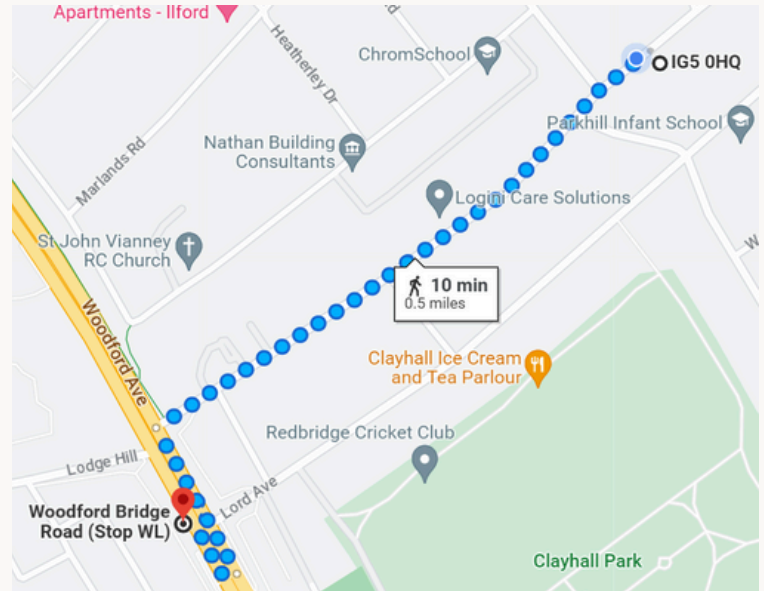

Clayhall is just on the outskirts of East London with easy access from the M11, A12 and A406.

TRAVELING BY CAR

The clinic is located within easy reach from the M11, A406 and the A12. There is free street parking as it is in a residential area. You are welcome to park on or across our driveway regardless of any cars on the drive or on the shared driveway. There is also street parking elsewhere. Put in your Sat Nav 116 Herent Drive, IG5 0HQ.

PUBLIC TRANSPORT LONDON UNDERGROUND

Gants Hill Station

The nearest station is Gants Hill on the Central Line, its is a 20 minute walk to the clinic.

From Gants Hill you can take a bus (see below) or a Cab with an estimated cost of £5.00-£6.00.

LONDON BUSES

There are plenty of buses running from Gants Hill to the Clinic.

123 & 179 Bus stop Gants Hill / Woodford Avenue (Stop WS) to Woodford Bridge Road (Stop WL) 4 minute bus ride and a 10 minute walk from the bus stop to the clinic.

128 Bus Stop Gants Hill Station (Stop CP) to Rushden Gardens (Stop CS), 8 minute bus ride and a 6-minute walk to the clinic.